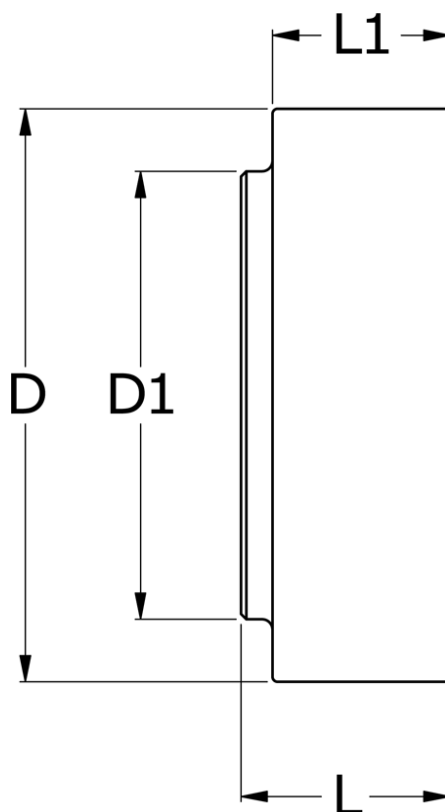

Data Sheet

Article number: 330618001

Description: Coupling N-Eupex str. 180
Part 1 (incl. rubber) without bore

Measures

D	= 180
D1	= 125
L	= 70
L1	= 42
Max bore	= 75
Torque (N m)	= 880